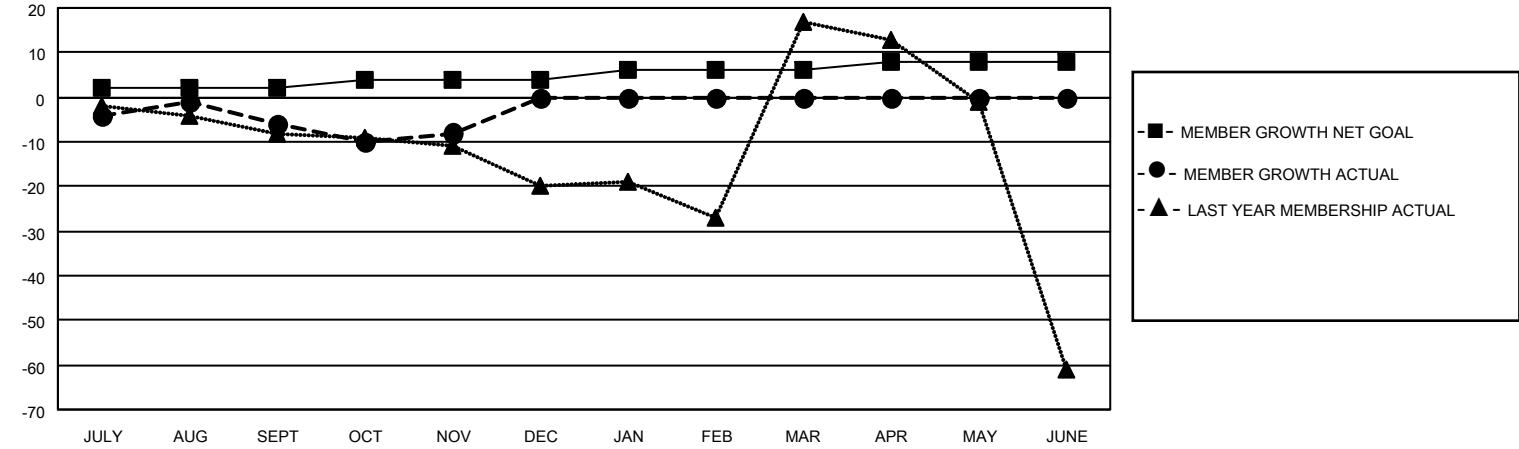

GOALS AND ACTUAL MEMBERS CUMULATIVE

DROPPED CLUBS: 2	26 CLUBS OF 46 ADDED 1 OR MORE NEW MEMBERS	<u>GENDER DISTRIBUTION</u> MALE 832 (70.87%) FEMALE 342 (29.13%) NON BINARY 0 (0.00%) PREFER NOT TO ANSWER 0 (0.00%)
<u>DROPPED MEMBERS</u> <table style="width: 100%; border-collapse: collapse;"> <tr> <td style="width: 80%;">DECEASED</td> <td style="text-align: right;">4</td> </tr> <tr> <td>CLUB CANCELLED</td> <td style="text-align: right;">0</td> </tr> <tr> <td>OTHER</td> <td style="text-align: right;">49</td> </tr> <tr> <td style="border-top: 1px solid black;">TOTAL</td> <td style="text-align: right; border-top: 1px solid black;">53</td> </tr> </table>	CLICK HERE FOR CUMULATIVE MEMBERSHIP DATA	<table style="width: 100%; border-collapse: collapse;"> <tr> <td style="width: 80%;">TOTAL FAMILY UNIT MEMBERS</td> <td style="text-align: right;">106</td> </tr> <tr> <td style="border-top: 1px solid black;">FAMILY MEMBERS PAYING HALF DUES</td> <td style="text-align: right; border-top: 1px solid black;">53</td> </tr> </table>