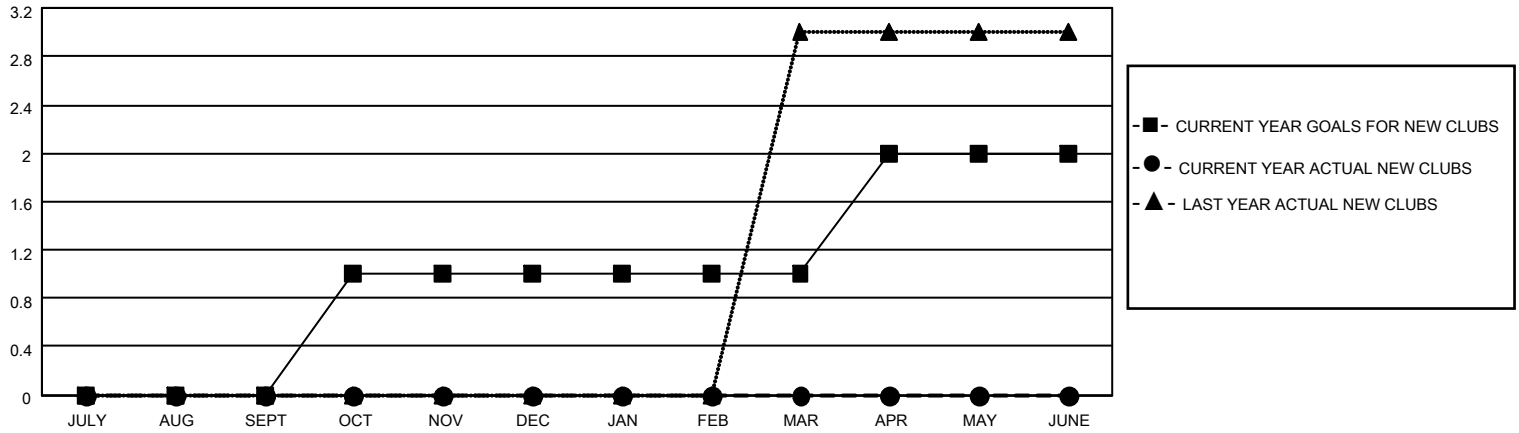

MONTHLY MEMBERSHIP PROGRESS REPORT

LOCATION NEW ZEALAND

District 202 E

Results as of: 11/30/2021

Clubs			
RESULTS FOR 2021-2022			
QUARTER	NEW CLUB GOAL	NEW CLUBS	DROPPED CLUBS
JULY/AUG/SEPT	0	0	2
OCT/NOV/DEC	1	0	0
JAN/FEB/MAR	0	0	0
APR/MAY/JUNE	1	0	0

Members			
RESULTS FOR 2021-2022			
QUARTER	MEMBER GROWTH NET GOAL	MEMBER GROWTH ACTUAL	DROPPED MEMBERS ACTUAL (including transfers)
JULY/AUG/SEPT	2	36	27
OCT/NOV/DEC	2	27	26
JAN/FEB/MAR	2	0	0
APR/MAY/JUNE	2	0	0

GOALS AND ACTUAL NEW CLUBS CUMULATIVE